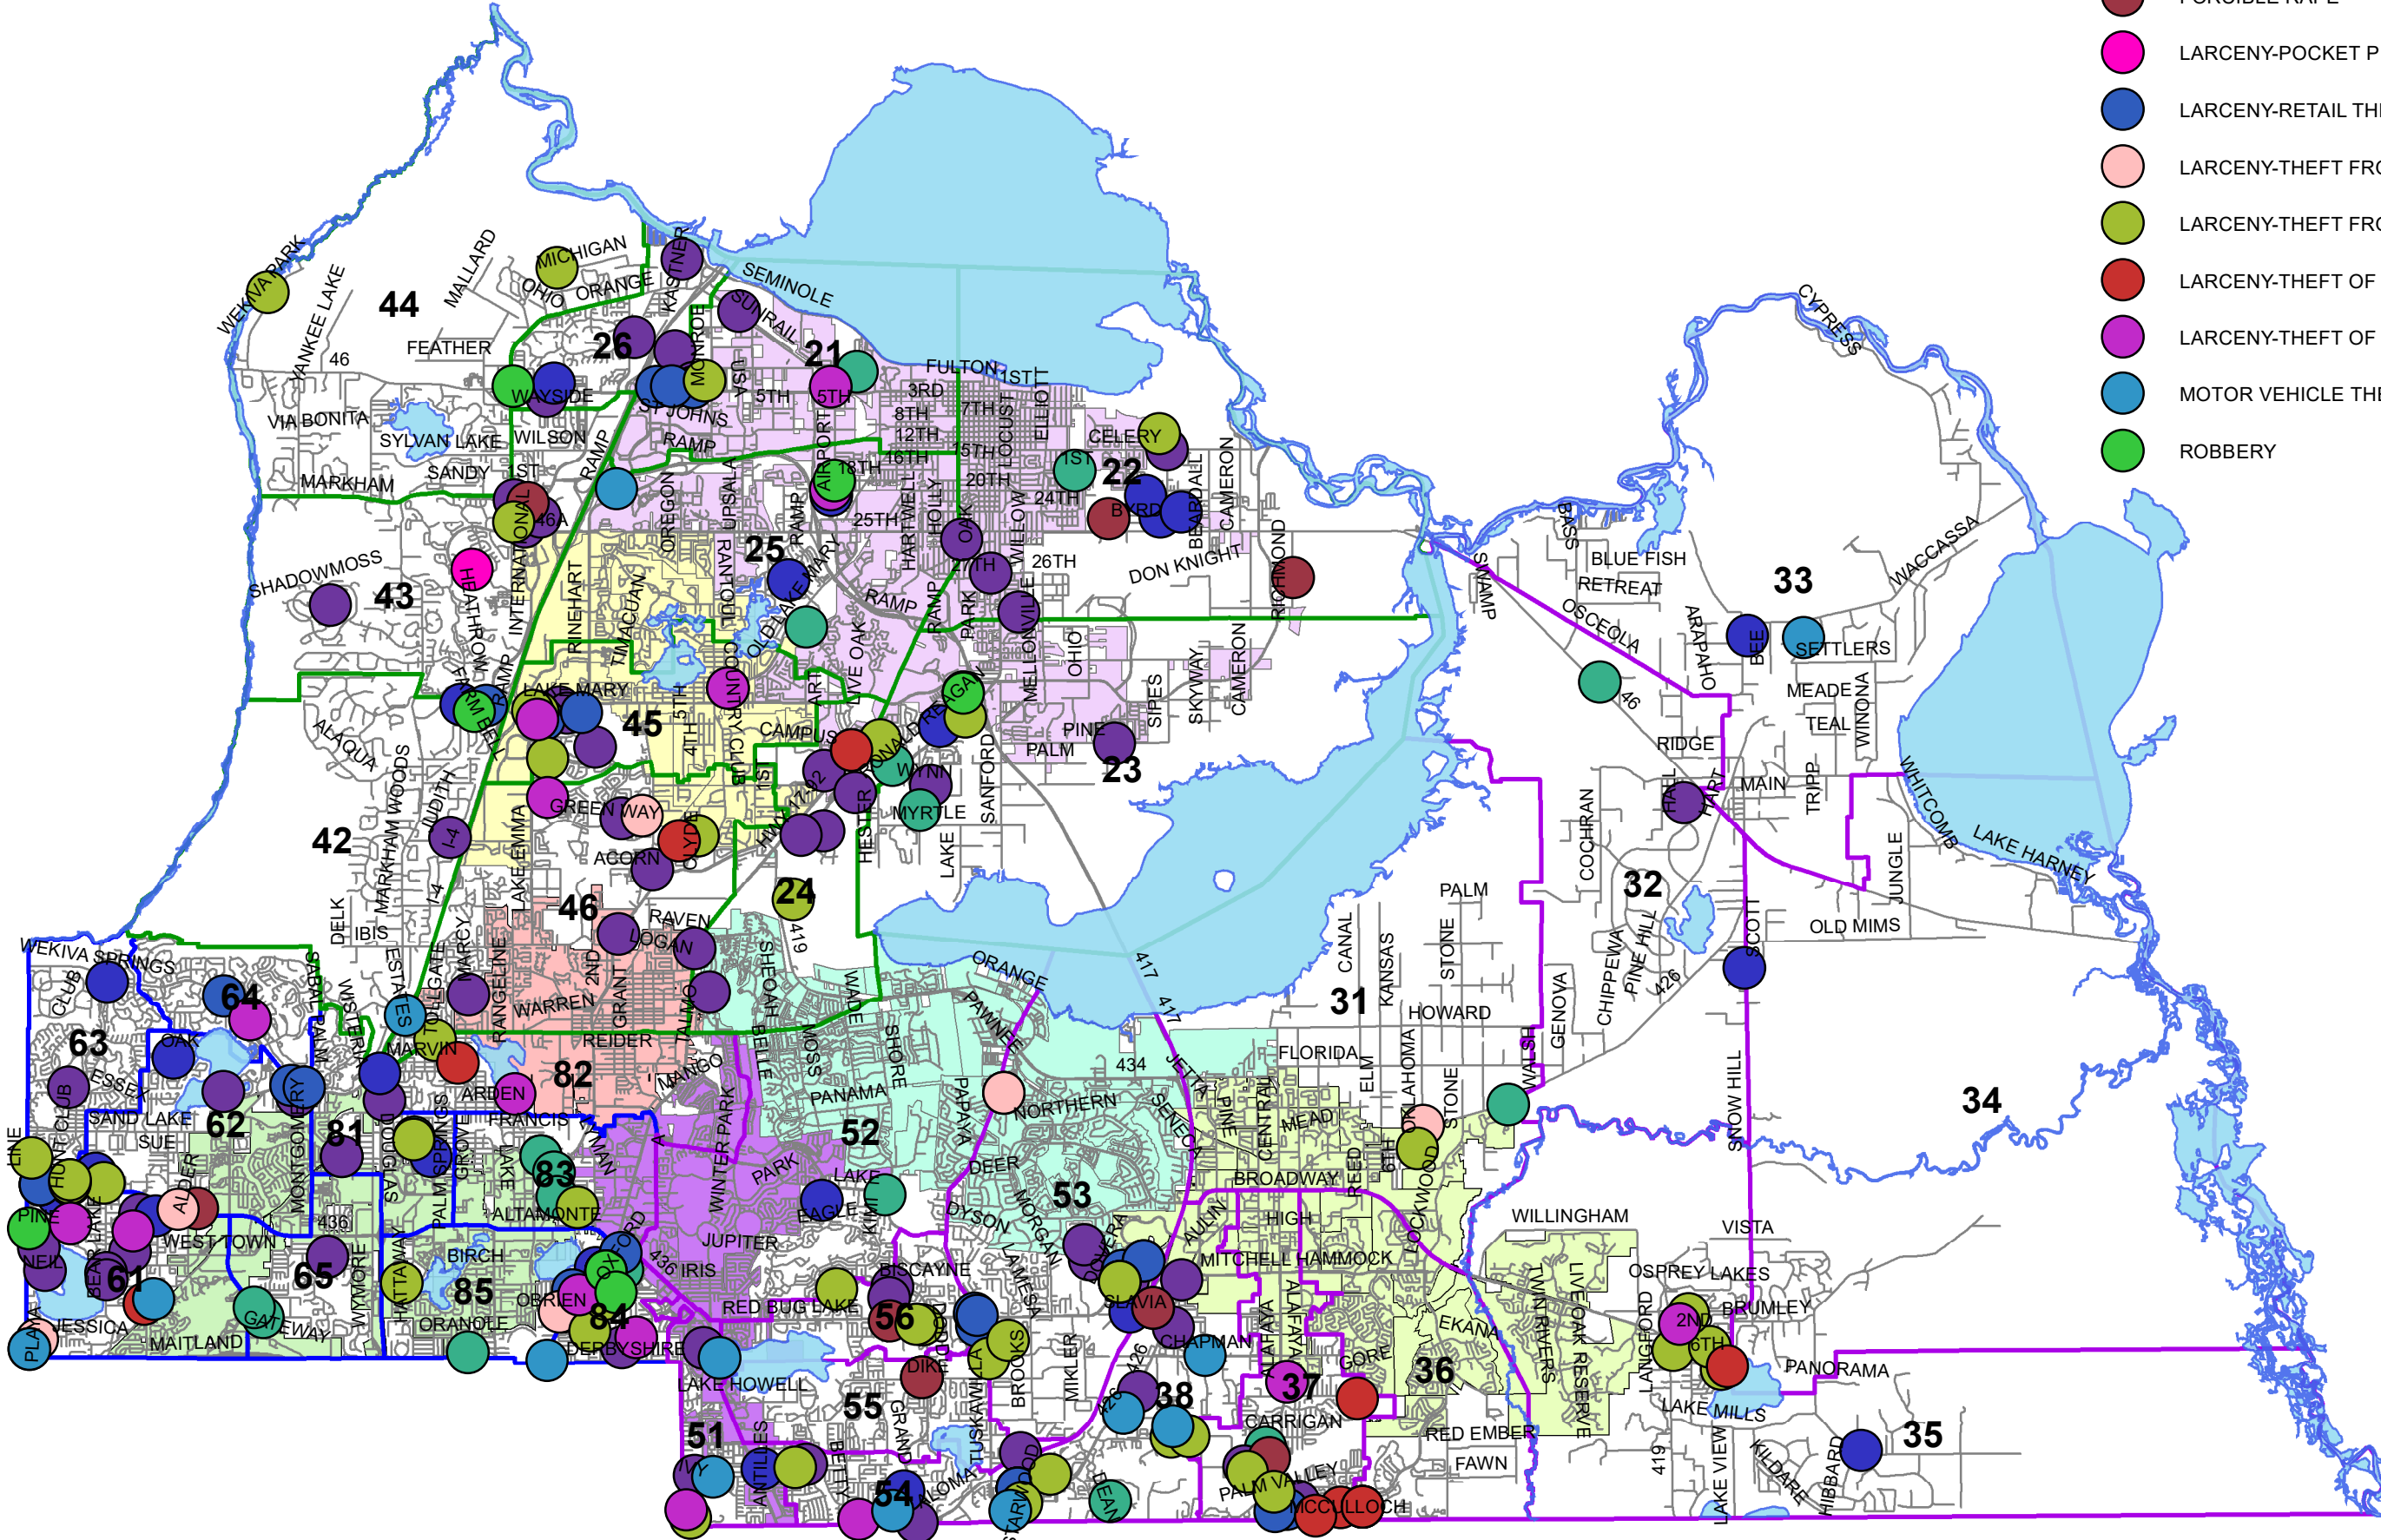

# PART I CRIMES

## 05/01/19 - 05/31/19

- AGGRAVATED ASSAULT
- ALL OTHER LARCENY
- BURGLARY
- FORCIBLE RAPE
- LARCENY-POCKET PICKING
- LARCENY-RETAIL THEFT/SHOPLIFTING
- LARCENY-THEFT FROM BUILDING
- LARCENY-THEFT FROM MOTOR VEHICLE/NO PARTS
- LARCENY-THEFT OF BICYCLES
- LARCENY-THEFT OF MOTOR VEHICLE PARTS/ACCESSORIES
- MOTOR VEHICLE THEFT
- ROBBERY

This map does not include incidents for which addresses could not be verified or geocoded.